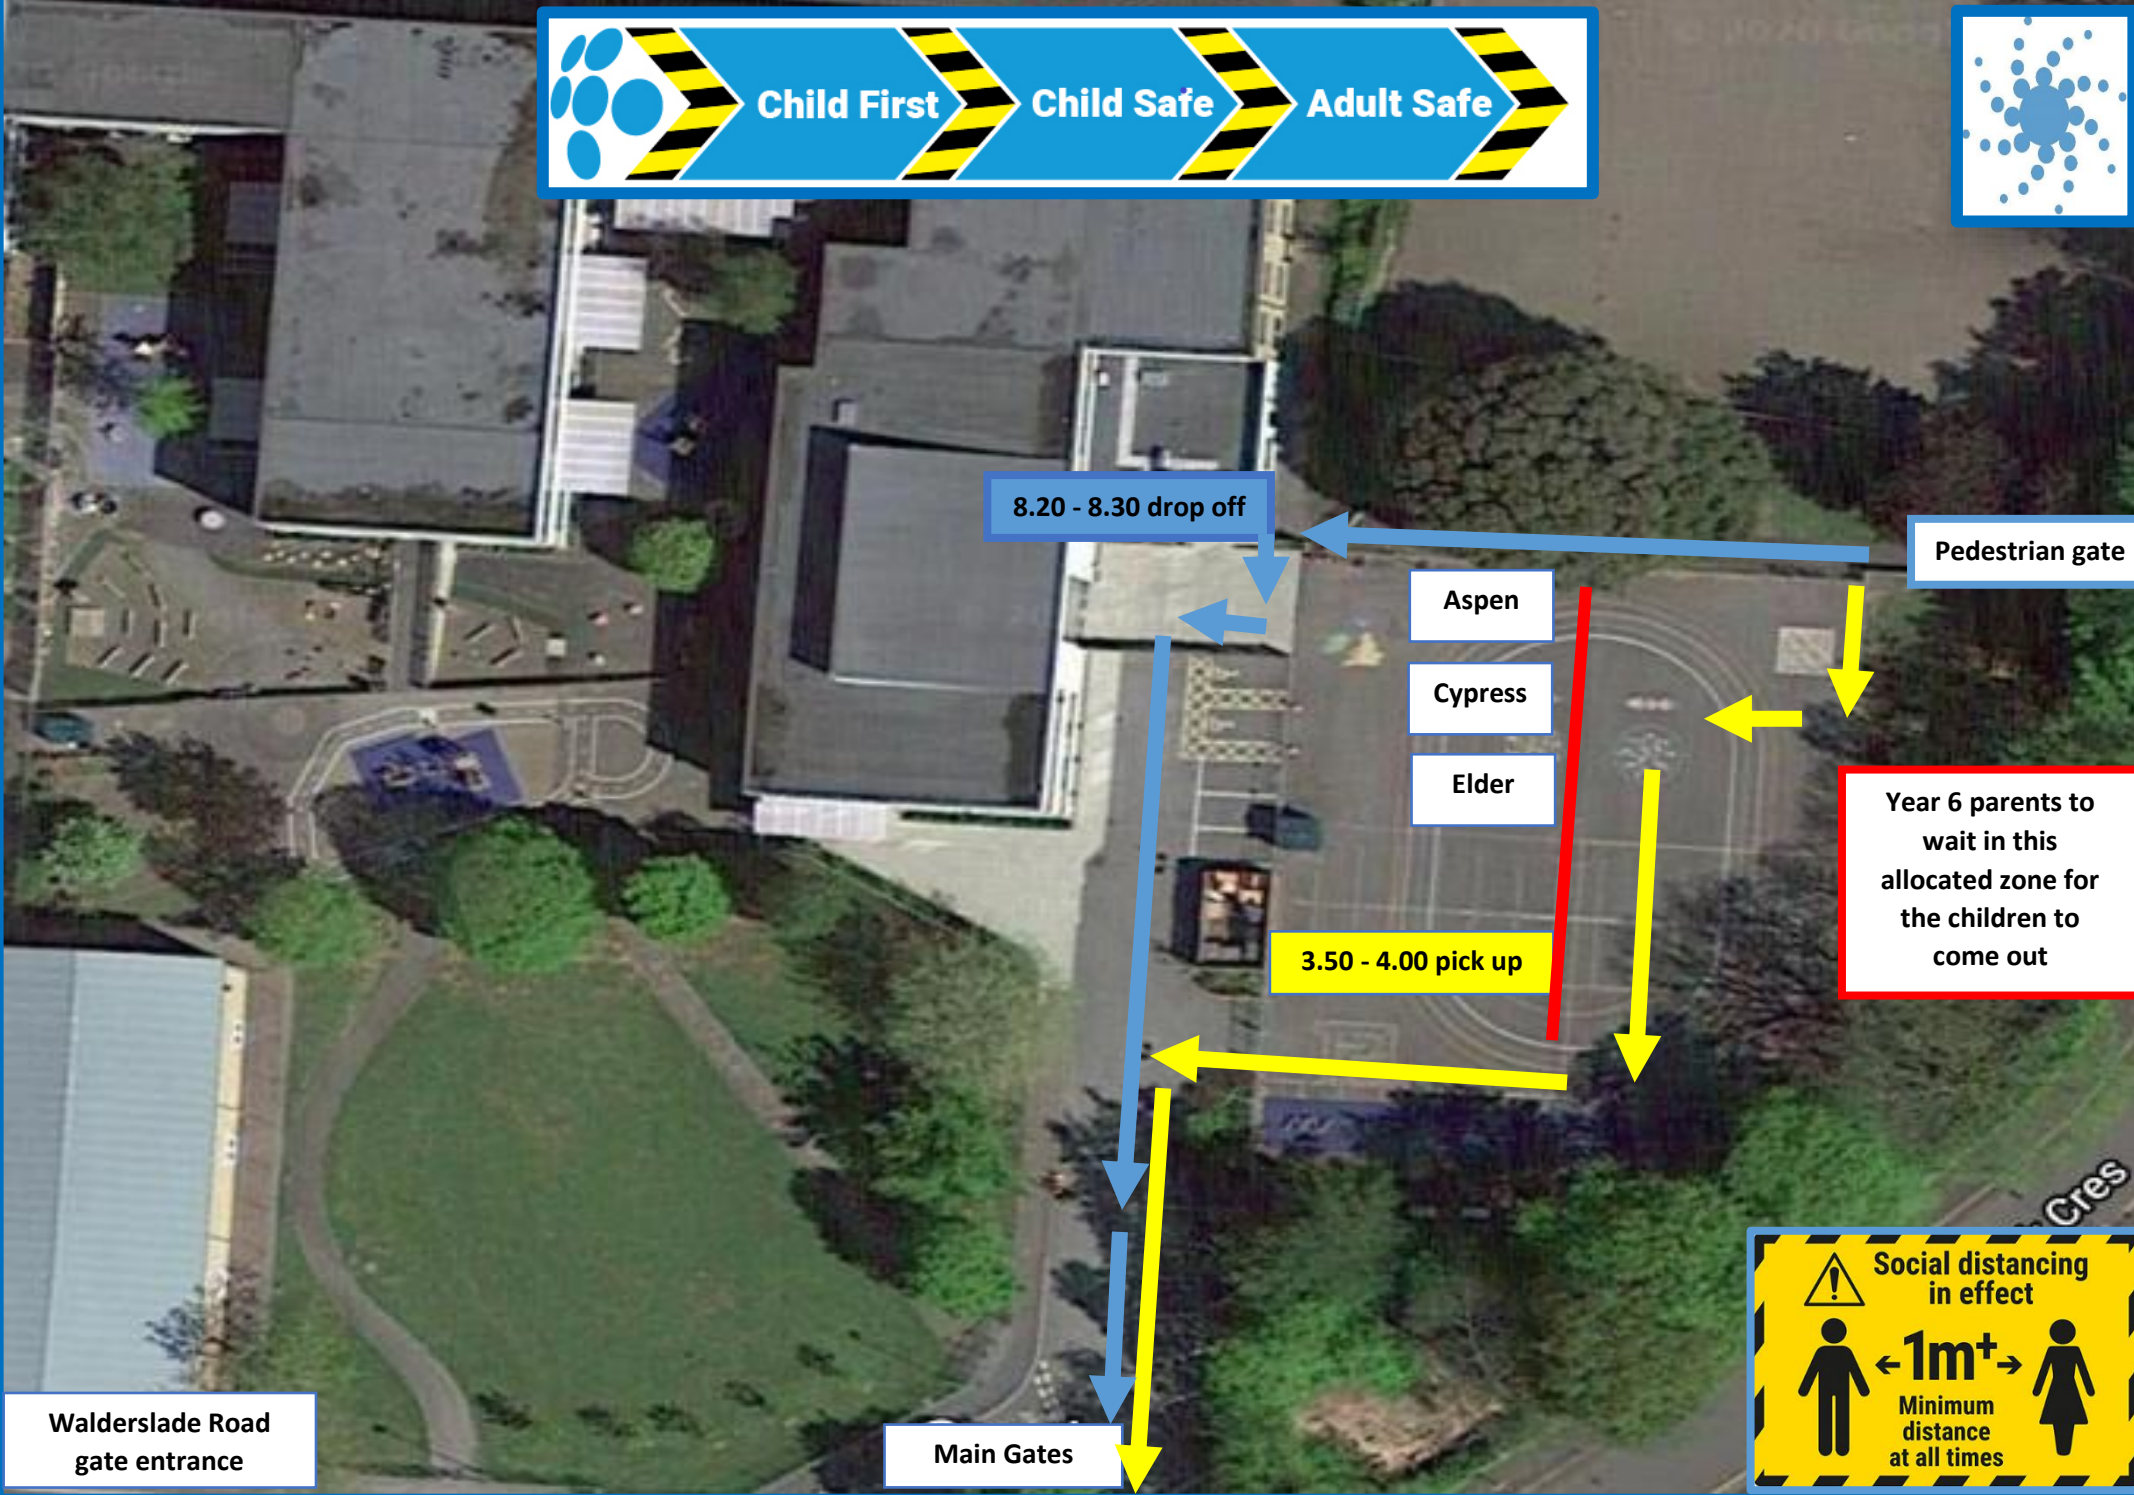

**Child First** **Child Safe** **Adult Safe**

8.20 - 8.30 drop off

Pedestrian gate

- Aspen
- Cypress
- Elder

3.50 - 4.00 pick up

Year 6 parents to wait in this allocated zone for the children to come out

Walderslade Road gate entrance

Main Gates

**Social distancing in effect**

**1m+**

Minimum distance at all times