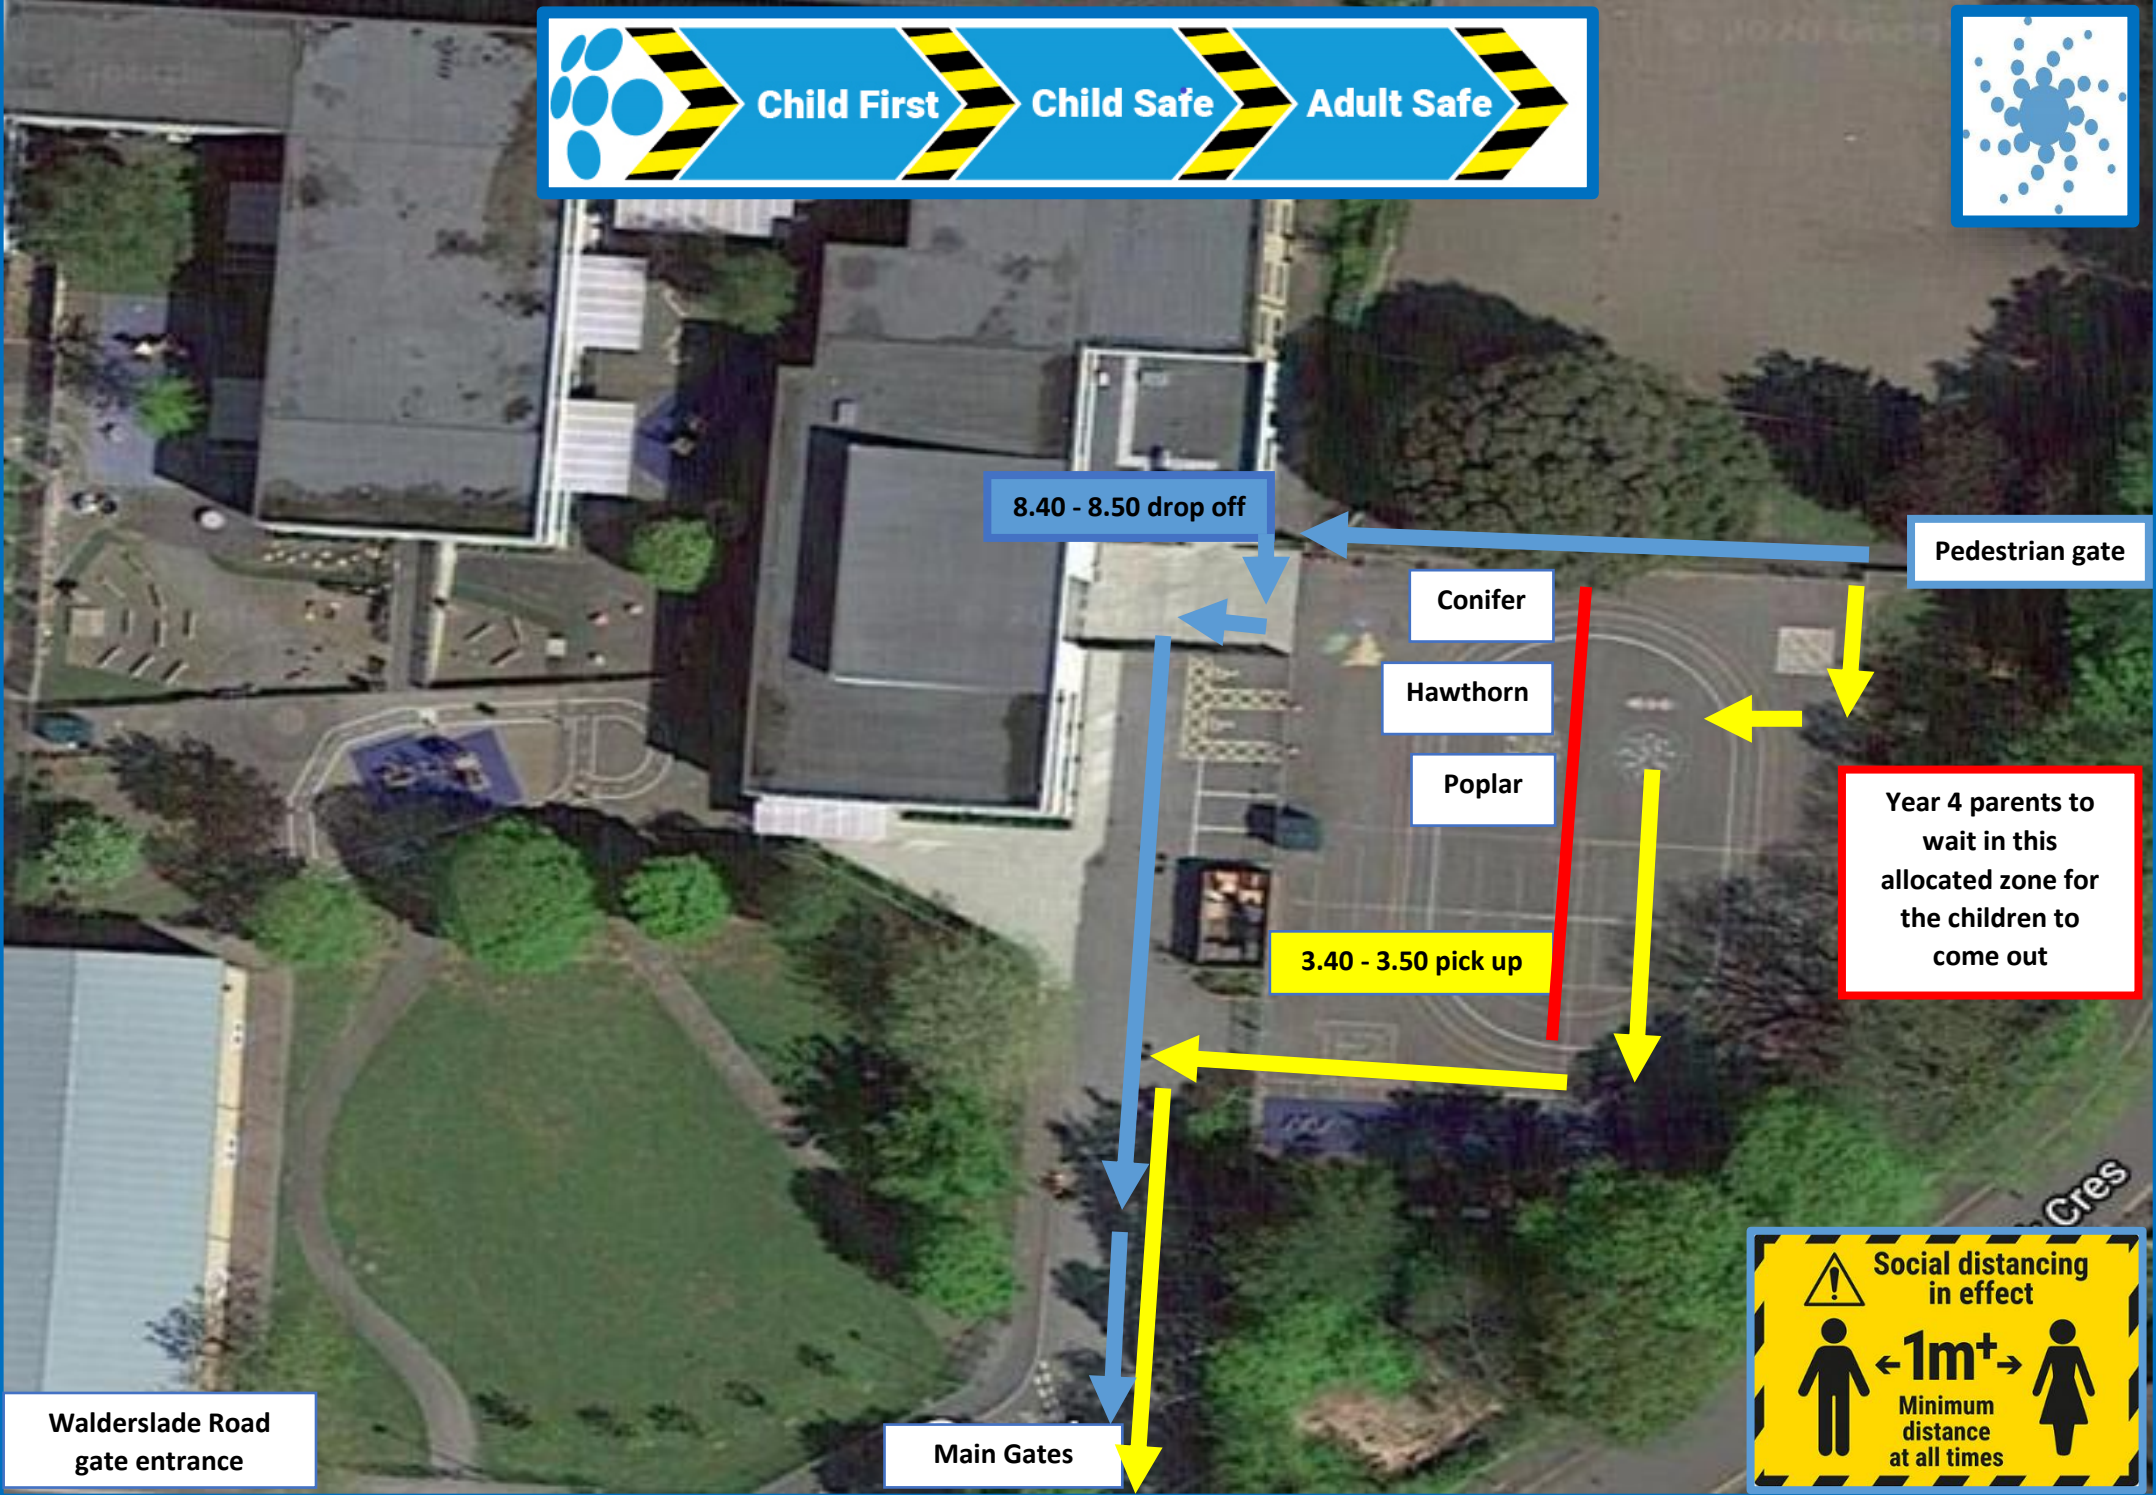

 **Child First**  **Child Safe**  **Adult Safe** 

8.40 - 8.50 drop off

Pedestrian gate

Conifer

Hawthorn

Poplar

Year 4 parents to wait in this allocated zone for the children to come out

3.40 - 3.50 pick up

Walderslade Road gate entrance

Main Gates

 **Social distancing in effect**

 **1m+**
Minimum distance at all times